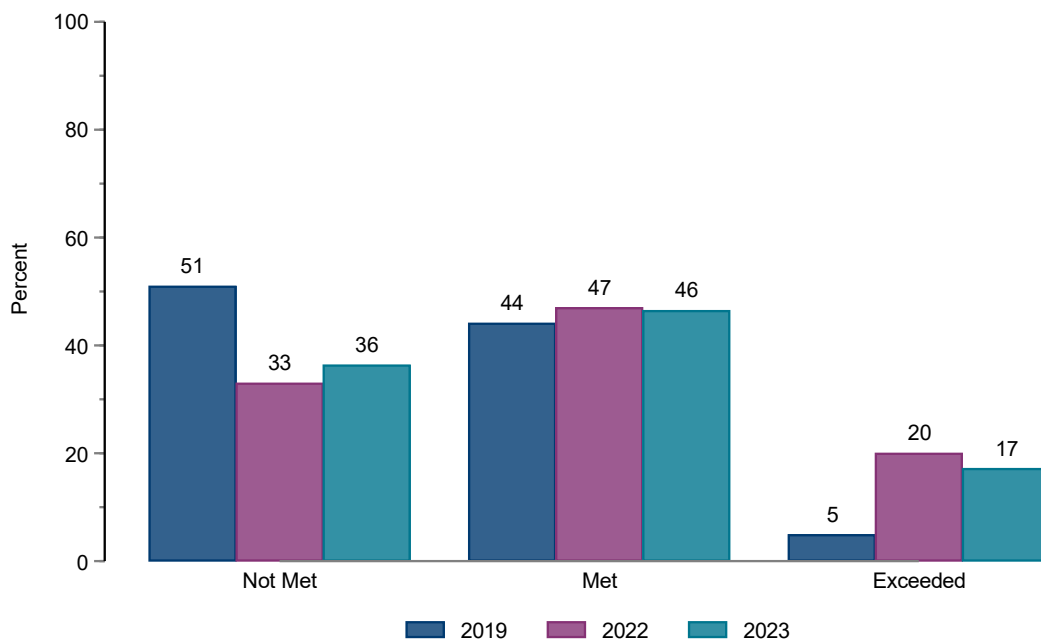

Success Metrics

When the CARES Intensive Intervention work started in 21-22, coaches were deployed to support 81 schools and 24 districts. 35 of the original 81 schools were found in 18 districts and were schools that had been designated as low performing since 2016. The remaining 46 schools supported were low-performing schools in 6 districts that had a continuous history of being designated a low-performing district. In 22-23, district leaders in the 24 districts requested that we increase support to more schools and coaches started supporting 102 schools. The chart below shows the impact of the CARES team of coaches after working in these 102 schools in 22-23. Schools that previously did not meet growth decreased from 51 to 36 and schools that exceeded growth have increased from 5 to 17. Districts have also seen the impact of CARES partnerships and both Tyrrell County Schools and Nash County Public Schools have successfully exited low-performing district status. Additional data on CARES is available through the Education Policy Initiative at Carolina (EPIC) research study. This research study is available on request and is the product of a partnership between The N.C. Department of Public Instruction (NCDPI) and North Carolina Collaboratory.

CARES Schools by Growth Status