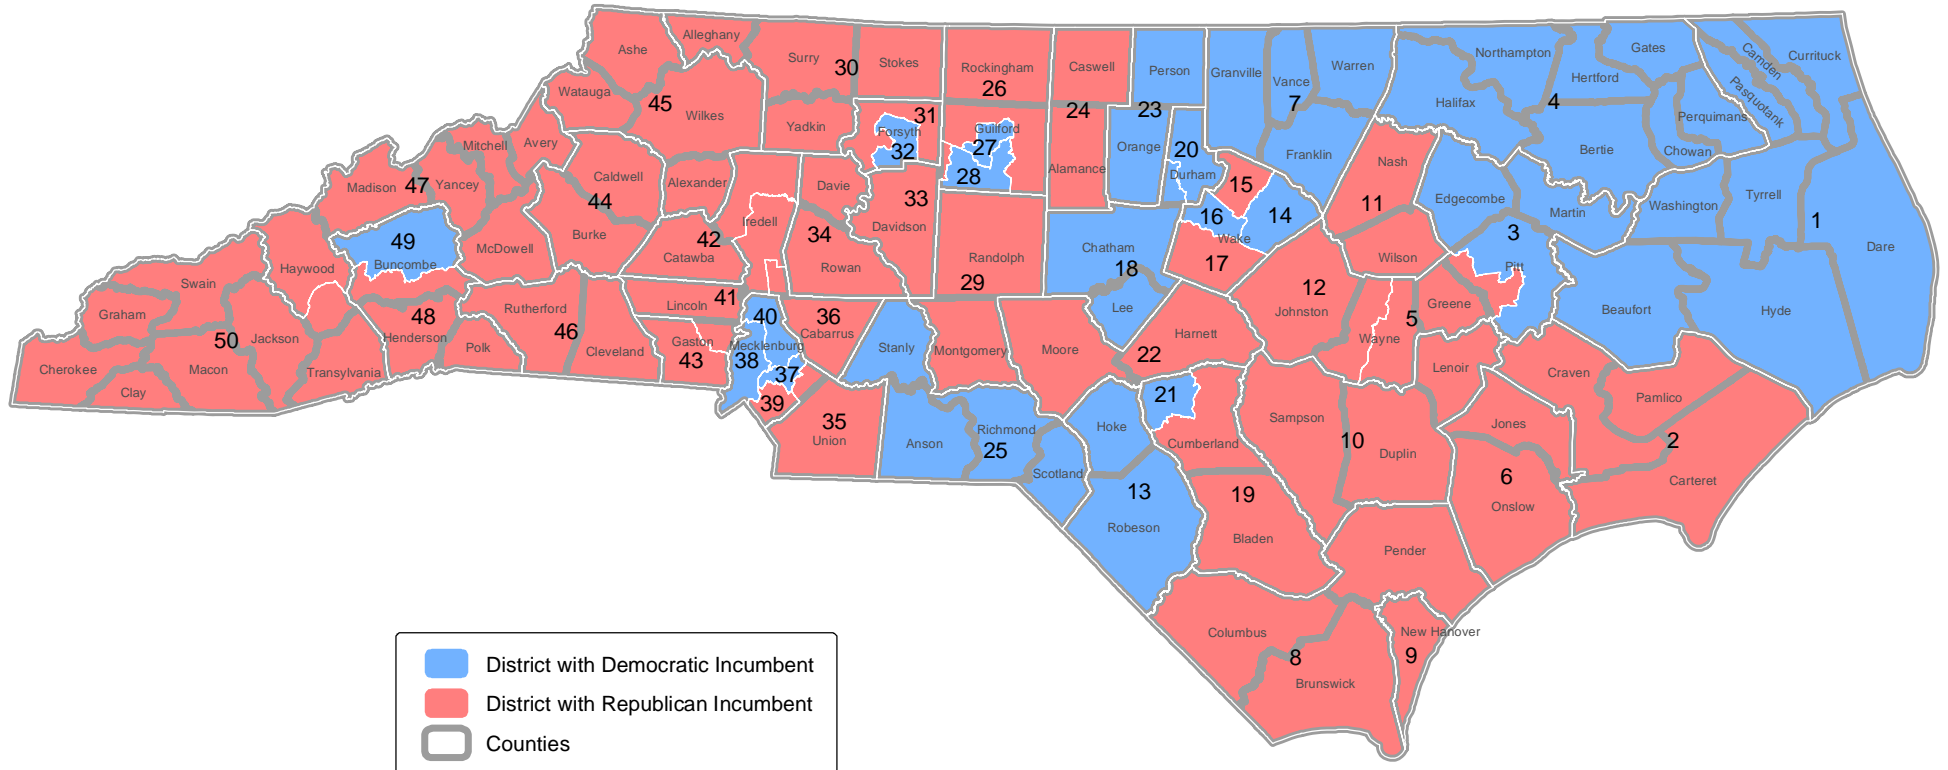

# North Carolina Senate Plan by 2011-2012 Incumbent Party Affiliation

■ District with Democratic Incumbent  
■ District with Republican Incumbent  
 Counties