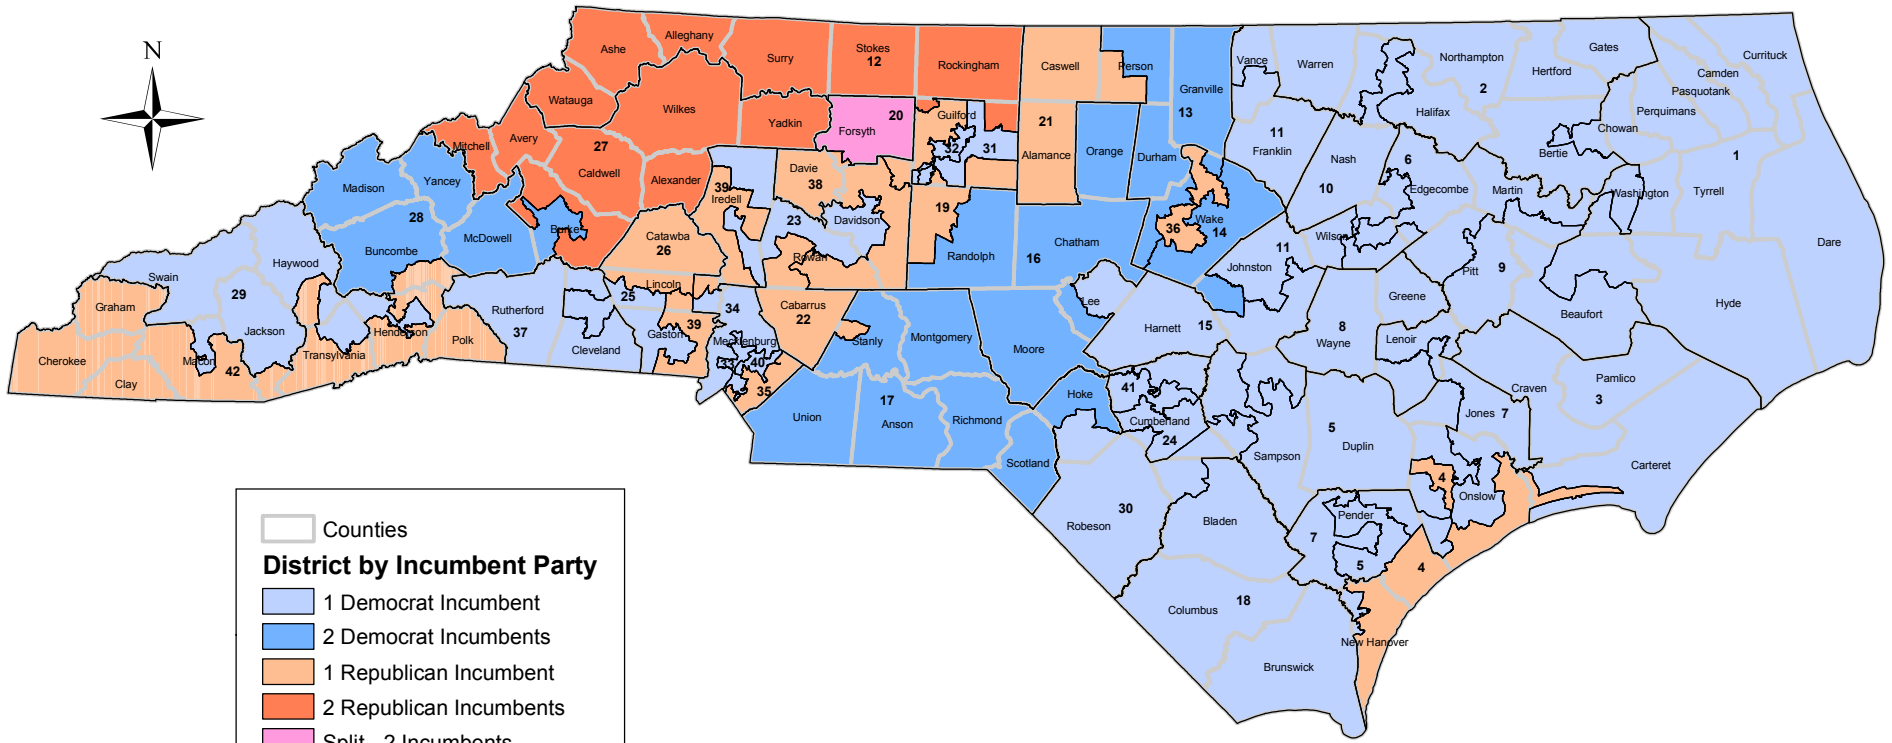

# North Carolina Senate Plan by 2001 - 2002 Incumbent Party Affiliation

Counties  
**District by Incumbent Party**  
 1 Democrat Incumbent  
 2 Democrat Incumbents  
 1 Republican Incumbent  
 2 Republican Incumbents  
 Split - 2 Incumbents